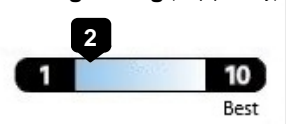

Smog Rating (tailpipe only)

Actual results will vary for many reasons, including driving conditions and how you drive and maintain your vehicle. The average new vehicle gets 29 MPG and costs $8,500 to fuel over 5 years. Cost estimates are based on 15,000 miles per year at $4.15 per gallon. MPGe is miles per gallon equivalent. Vehicle emissions are a significant cause of climate change and smog.

fuel economy.gov

Calculate personalized estimates and compare vehicles