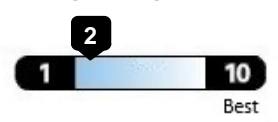

Smog Rating (tailpipe only)

Actual results will vary for many reasons, including driving conditions and how you drive and maintain your vehicle. The average new vehicle gets 29 MPG and costs $8,500 to fuel over 5 years. Cost estimates are based on 15,000 miles per year at $4.15 per gallon. MPGe is miles per gallon equivalent. Vehicle emissions are a significant cause of climate change and smog.

fueleconomy.gov

Calculate personalized estimates and compare vehicles